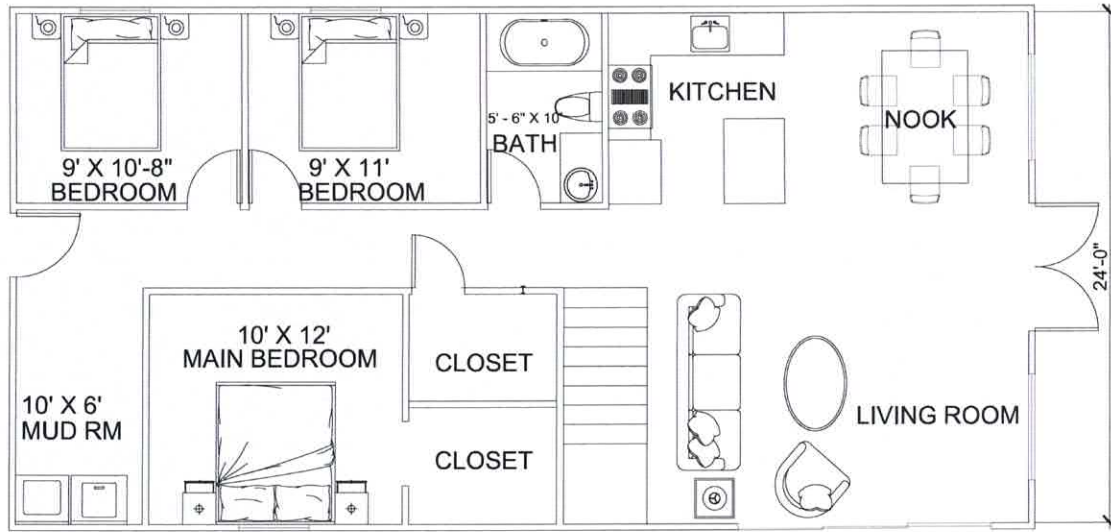

**A** MAIN FLOOR  
SCALE: 3/8" = 1'-0"

**A** FLOOR PLAN  
SCALE 3/8" = 1'-0"